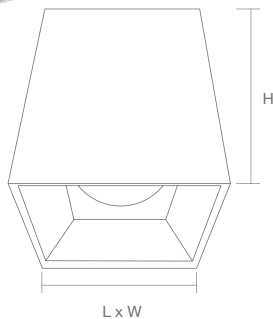

Reflectorz

Item Code	Wattage (W)	CCT (K)	Case No.
LSYGRDR007XN	7	4000	20
LSYGRDR007XW	7	3000	20
LSYGRDR009XN	9	4000	20
LSYGRDR009XW	9	3000	20
LSYGRDR012XN	12	4000	20
LSYGRDR012XW	12	3000	20

7, 9 & 12 W Cutout: Ø 68 mm
Height: 93 mm

Item Code	Wattage (W)	CCT (K)	Case No.
LSYGOVR007XN	7	4000	20
LSYGOVR007XW	7	3000	20
LSYGOVR009XN	9	4000	20
LSYGOVR009XW	9	3000	20
LSYGOVR012XN	12	4000	20
LSYGOVR012XW	12	3000	20

7, 9 & 12 W Cutout: Ø 68 mm
Height: 93 mm

*THD <10%, CRI >90
2700K available on request

Surface-mounted COB downlight with die cast aluminium housing and gold finish reflector. 30° beam angle.