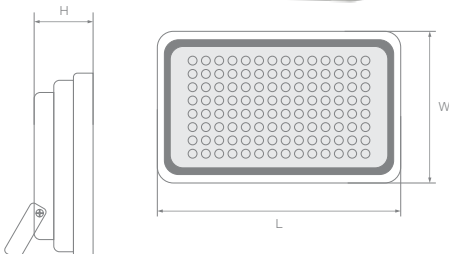

Roadway Lights

LED street light with pressure die cast aluminium housing, top opening with separate driver compartment and toughened glass.

Street Light

Item Code	Wattage (W)	CCT (K)	Case No.
LSRTTOS045XC*	45	5700	1
LSRT015060XC	60	5700	1
LSRT015060XW	60	3000	1
LSRTTOS060XC*	60	5700	1
LSRT015070XC	70	5700	1
LSRT015070XW	70	3000	1
LSRTTOS072XC*	72	5700	1

45, 60, 70 & 72 W Mounting dia: Ø 53 mm

Length: 320 mm

Width: 190 mm

Height: 80 mm

*System lumen efficacy 120 Lm / W

LED street light with pressure die cast aluminium housing, top opening with separate driver compartment and toughened glass.

Street Light

Item Code	Wattage (W)	CCT (K)	Case No.
LSRT015090XC	90	5700	1
LSRT015090XW	90	3000	1
LSRTTOS090XC*	90	5700	1
LSRT015120XC	120	5700	1
LSRT015120XW	120	3000	1
LSRTTOS120XC*	120	5700	1
LSRT015150XC	150	5700	1
LSRT015150XW	150	3000	1
LSRTTOS150XC*	150	5700	1
LSRT015200XC	200	5700	1
LSRT015200XW	200	3000	1
LSRTTOS200XC*	200	5700	1

90 & 120 W Mounting dia: Ø 62 mm

Length: 400 mm

Width: 200 mm

Height: 108 mm

150 & 200 W Mounting dia: Ø 62 mm

Length: 520 mm

Width: 200 mm

Height: 75 mm

*System lumen efficacy 120 Lm / W

IP66 rated floodlight with high pressure die cast aluminium housing, toughened glass cover and lens.

With external
SPD 10KV*

Flood Light

Item Code	Wattage (W)	CCT (K)	Case No.
LFLOD02S400XC	400	5700	1
LFLOD02S400XW	400	3000	1

400 W Length: 700 mm

Width: 318 mm

Height: 200 mm