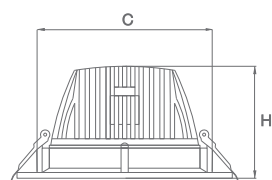

COB-Downlights

Recess-mounted, COB-based downlight with die cast aluminium housing and clear glass.

Eris Fixed

Item Code	Wattage (W)	CCT (K)	Case No.
LERS05R007XC	7	6500	50
LERS05R007XN	7	4000	50
LERS05R007XW	7	3000	50
LERS05R012XC	12	6500	40
LERS05R012XN	12	4000	40
LERS05R012XW	12	3000	40
LERS05R020XC	20	6500	10
LERS05R020XN	20	4000	10
LERS05R020XW	20	3000	10
LERS05R035XC	35	6500	10
LERS05R035XN	35	4000	10
LERS05R035XW	35	3000	10

7 W Cutout: Ø 80 mm
Height: 60 mm
Beam angle: 33°

12 W Cutout: Ø 100 mm
Height: 65 mm
Beam angle: 45°

20 W Cutout: Ø 130 mm
Height: 75 mm
Beam angle: 45°

35 W Cutout: Ø 185 mm
Height: 95 mm
Beam angle: 50°