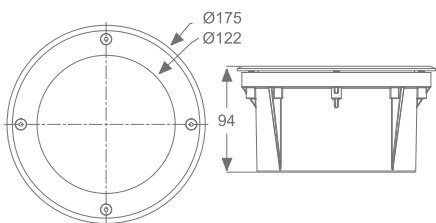

Polaris

Features

- Die cast aluminium housing
- 304 stainless steel ring
- Transparent tempered glass diffuser
- Stainless steel finish
- 90 V - 260 V AC
- Warm white
- IP67

Product Code

LGBL05R101XW

Wattage

10 x 1 W LED