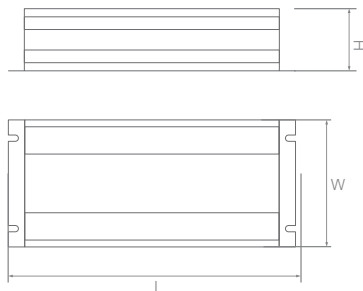

Power Supply for Outdoor Strip Light (IP65 rated)

Item Code	Wattage (W)
LDRV02S030XX	30
LDRV02S048XX	48
LDRV02S060XX	60
LDRV02S072XX	72
LDRV02S096XX	96