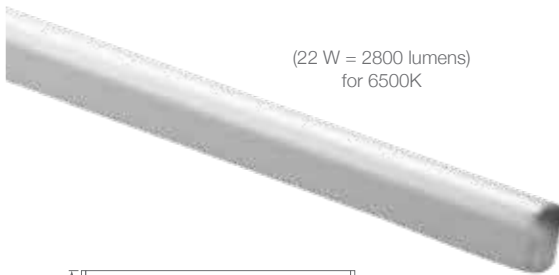

10 W Length: 570 mm
Width: 22 mm
Height: 37 mm

20 W Length: 1135 mm
Width: 22 mm
Height: 37 mm

24 W Length: 1185 mm
Width: 22 mm
Height: 37 mm

High quality batten with polycarbonate housing and decorative end caps.