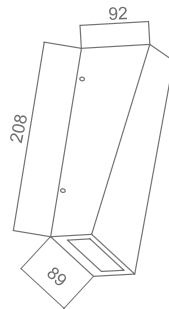

Preston

Features

Die cast aluminium housing
Tempered glass diffuser
Grey finish
90 V - 260 V AC
Up and down light
Warm white
IP54

Product Code

LWWL02X203XW

Wattage

2 x 3 W LED

Woody

Features

Die cast aluminium housing
Opal white polycarbonate diffuser
Matt grey finish
90 V - 260 V AC
Warm white
IP54

Product Code

LWLL01X108XW