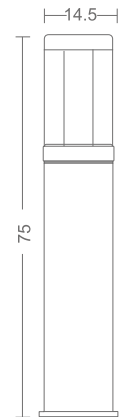

Features

Decorative fixture
Die cast extruded aluminium housing
Polycarbonate transparent diffuser
Grey colour / wood colour
IP65

Product Code

824.075L10H.NHG
824.K075L10H.NHG

Wattage

10 W LED