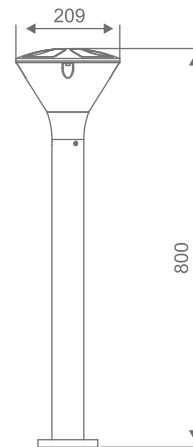

- Landscape lighting
- Parks
- Lawns
- Colony streets
- Pathways
- Banquet Halls

Illumitz

Features

Die cast aluminium housing
Frosted polycarbonate diffuser
Matt grey finish
90 V - 260 V AC
Warm white
IP65