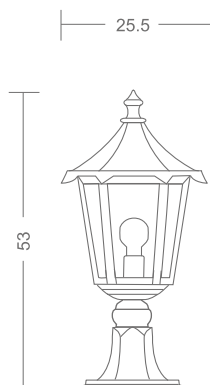

Monaco

Features

Decorative fixture (3000K)
Die cast aluminium housing
Transparent glass diffuser
Black colour
IP43

Product Code

340.33.NGG

Base Cap

E27