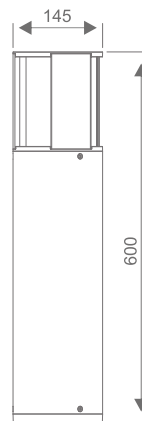

Miram

Features

Die cast aluminium housing
Opal white polycarbonate diffuser
Matt grey finish
90 V - 260 V AC
Warm white
IP54

Product Code

LBLD01R305XW

Wattage

3 x 10 x 0.5 W LED