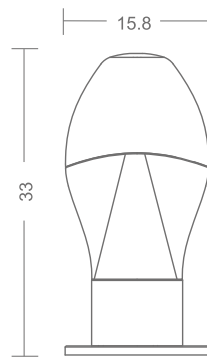

Features

Decorative fixture (3000K)
Die cast aluminium housing
Polycarbonate diffuser
Grey colour
IP65

Product Code

405.03L10H.NHG

Wattage

10 W LED