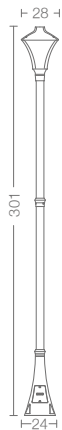

Morphis

Features

Decorative fixture
Die cast aluminium housing
Glass diffuser
IP65

Product Code

177.300L24H.NHG - 24 W
177.300.NHG - E27 Cap

Wattage

24 W LED