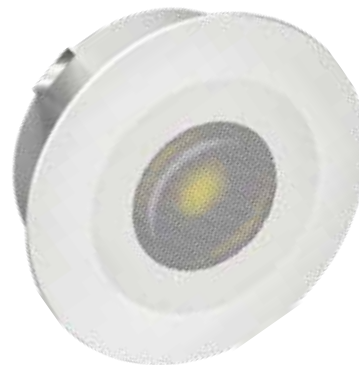

Jasper Prime

Item Code	Wattage (W)	CCT (K)	Cutout (MM)	Dimension in MM (DXH)
LJPM01R002XC	2	CW	Φ 35	Ø 43 x 105
LJPM01R002XG	2	GW	Φ 35	Ø 43 x 105
LJPM01R002XW	2	WW	Φ 35	Ø 43 x 105
LJPM01R002XR	2	RW	Φ 35	Ø 43 x 105
LJPM01R002XB	2	BW	Φ 35	Ø 43 x 105