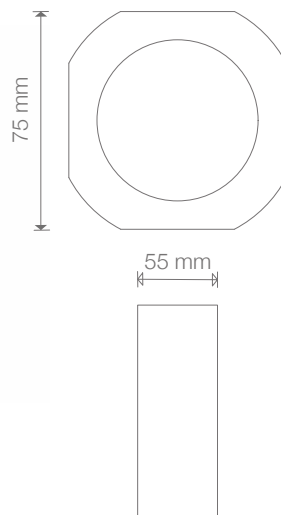

Wattage

3 W LED

*Grey housing | #White housing

Robo Light

Features

Die cast aluminium housing
Black powder coated
Warm white
IP54

Product Code

LWWL05S401XW

Wattage

4x1 W