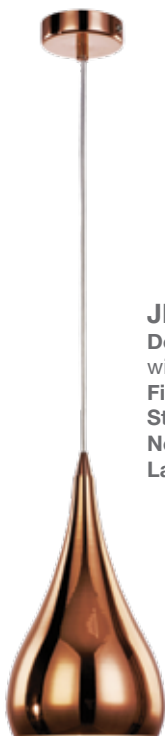

JNL-COP-MD150031251B

Description: 1 Light copper glass with copper finish pendant
Fixture Height: 280
Standard Packaging Box: 1
Net Weight (Kg): 0.8
Lamp: E27 LED 7 W x 1

L	W	D	H
130			1200