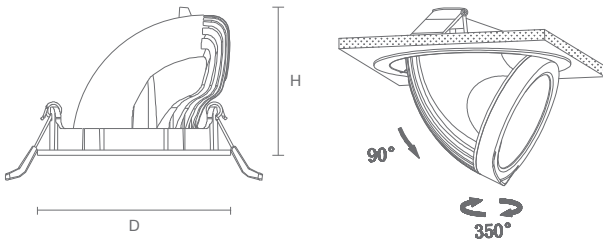

15 W Cutout: Ø 85 mm
Height: 72 mm

25 W Cutout: Ø 140 mm
Height: 121 mm

*THD <10%

Recess-mounted, COB based multiple zoom light with die cast aluminium housing, anodized reflector and tempered transparent glass diffuser. 40° beam angle.