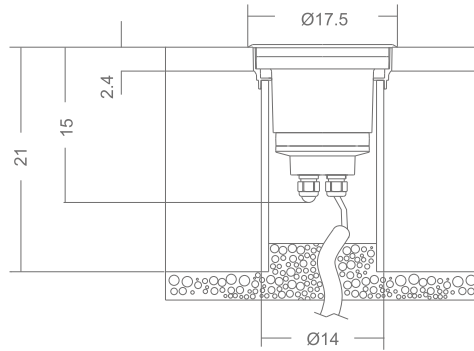

Wattage

12 W LED

Mira 220

Features

- Decorative fixture (3000K)
- Die cast aluminium housing
- Stainless steel AISI 316L frame
- Transparent glass diffuser
- 60° beam angle
- IP67
- IK10

Product Code

5521LL20H.INX

5521LL30H.INX

Wattage

20 W / 30 W LED