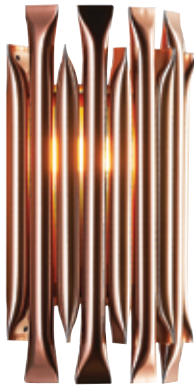

JES-COP-WL1162W

Description: 1 Light aluminium pipe with copper finish wall lamp

Fixture Height: 300

Standard Packaging Box: 1

Net Weight (Kg): 2

Lamp: E14 LED 4.5 W x 1

L	W	D	H
145	120		300