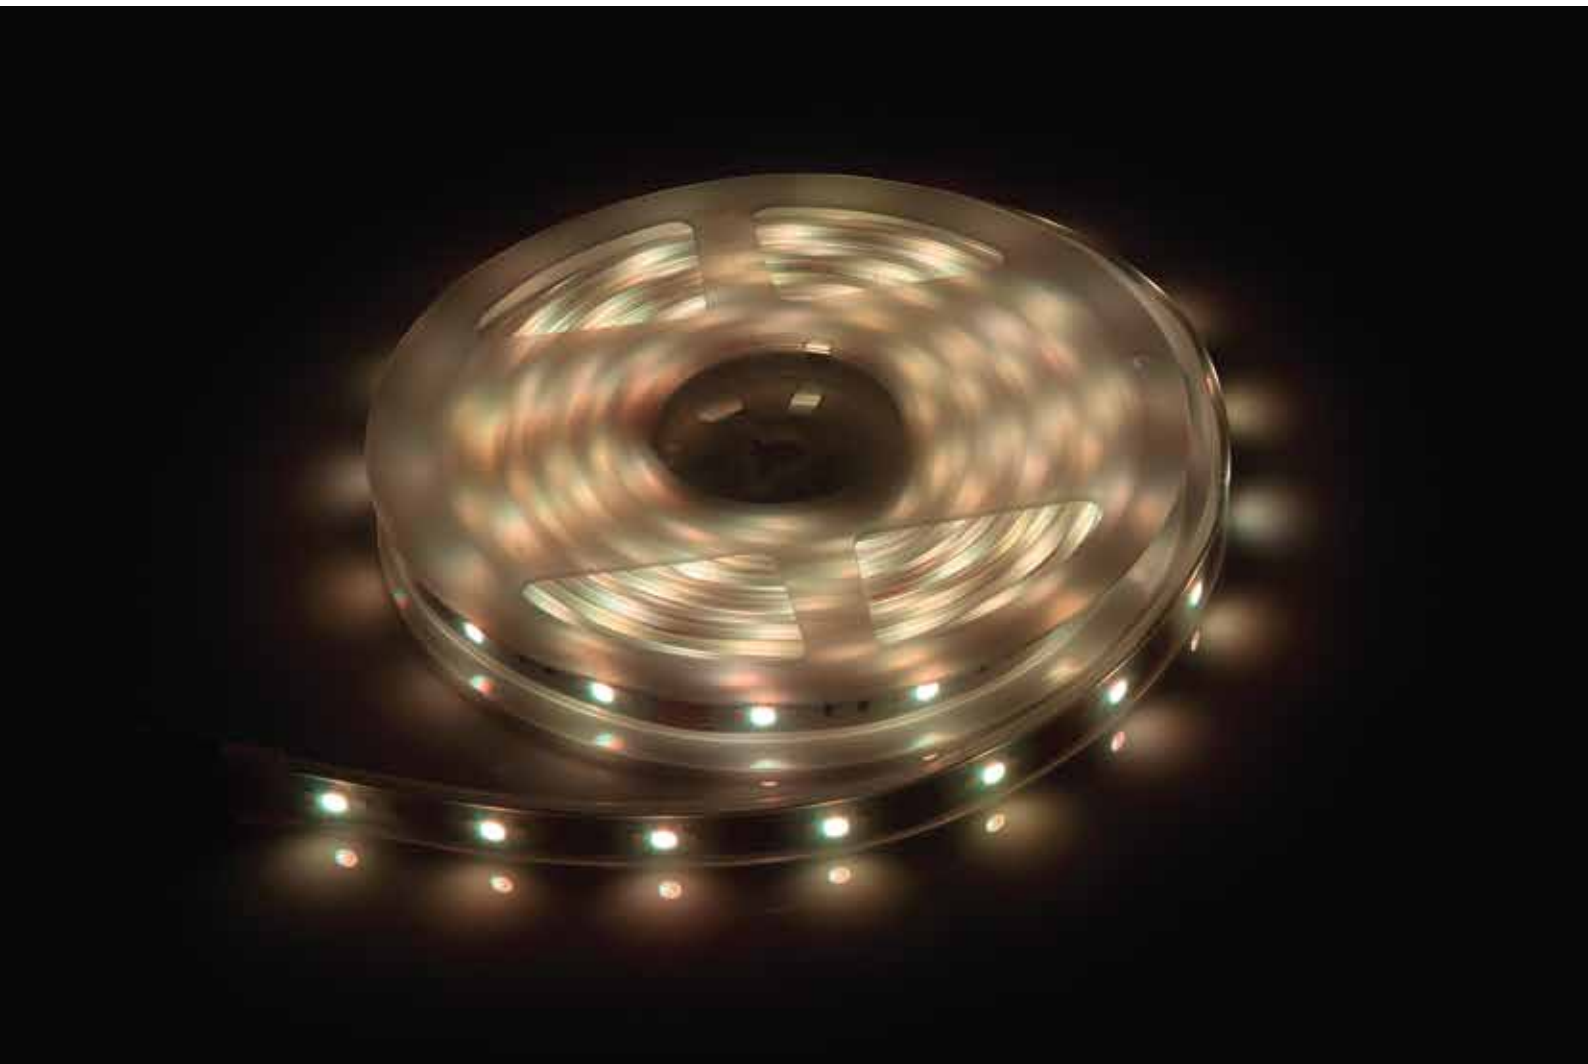

Strip Lights

Give your home a festive makeover or create awe-inspiring spaces within your home with our LED strip lights in blue, white, and other pleasing colours. Our strip lights come in 5-meter roll with specific cut points.