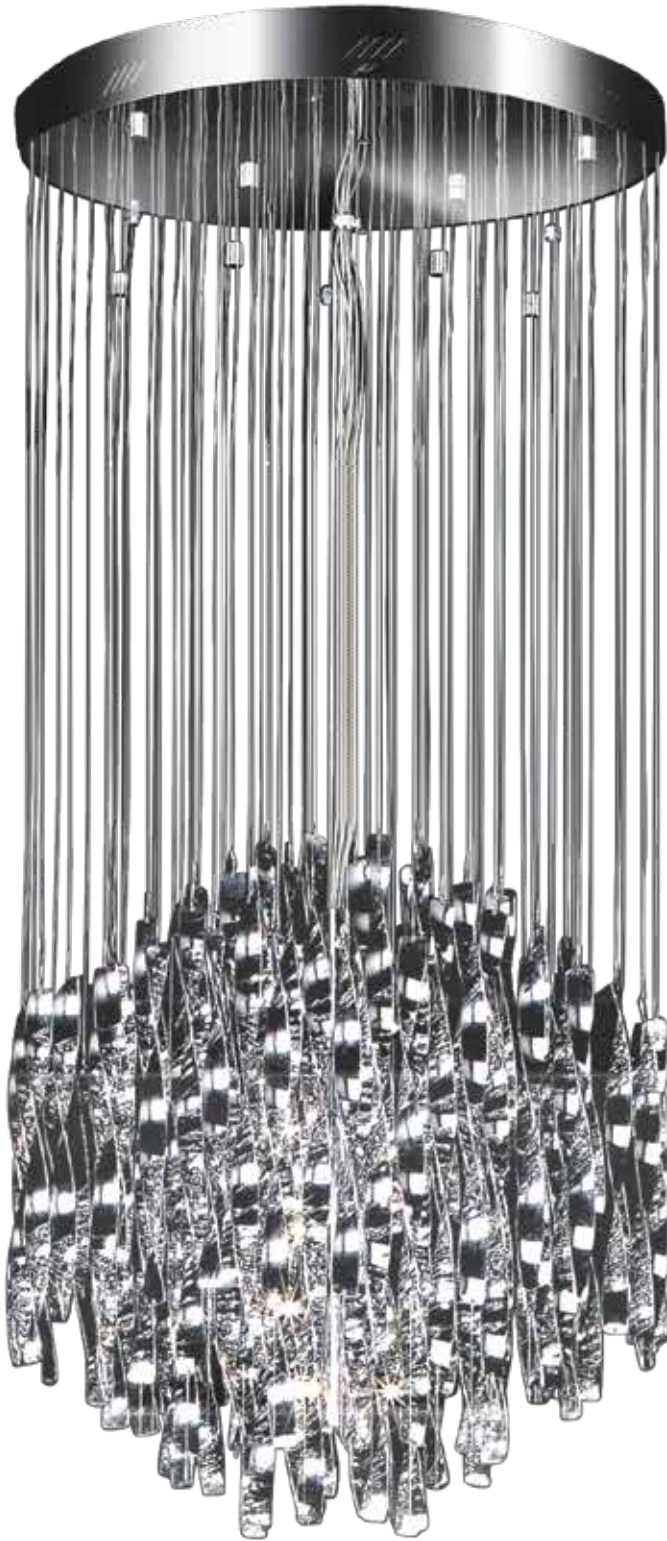

JES-CHR-MD400500618C

Description: 1 Tier metal string with chrome finish ceiling light

Fixture Height: 1500

Standard Packaging Box: 1

Net Weight (Kg): 18

Lamp: G9 LED 4 W x 8

L	W	D	H
680	1500		

JES-CHR-MD400500654C

Description: 3 Tier metal string with chrome finish ceiling light

Fixture Height: 2500

Standard Packaging Box: 1

Net Weight (Kg): 38

Lamp: G9 LED 4 W x 24

L	W	D	H
680	2500