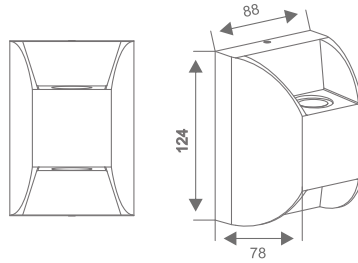

Lupus

Features

Die cast aluminium housing
Transparent tempered glass diffuser
Matt grey finish
90 V - 260 V AC
Up and down light
Warm white
IP54

Product Code

LWWL03X203XW

Wattage

2 x 3 W COB LED

Carina

Features

Die cast aluminium housing
Transparent tempered glass diffuser
Matt grey finish
90 V - 260 V AC
Warm white
IP54

Product Code

LWWL03X103XW