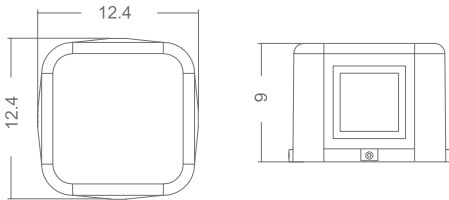

Narrow Beam 10°
404LS4X2H.NHG

Beam Angle 45°
404LL4X2H.NHG

Narrow Beam 10°
+ Wide Beam 45°
404LMA4X2H.NHG

Kubs

Features

Decorative fixture (3000K)
Die cast aluminium housing
Transparent diffuser
Grey colour
Narrow beam 10° (up and down)
Wide beam 45° (up and down)
Narrow beam 10° + wide beam 45° (up and down)
IP65

Product Code

404LS4X2H.NHG
404LL4X2H.NHG
404LMA4X2H.NHG

Wattage

2 x 4 W LED

Brick Light

Features

Decorative fixture (3000K)
Recess mounted
Die cast aluminium housing
Polycarbonate diffuser
Grey colour
IP54

Product Code

410L6HM.NGG
4100M.NGG