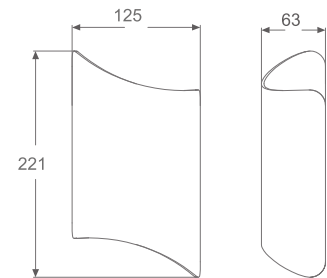

Wattage

2 x 6 W COB LED