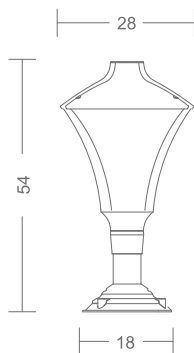

Morphis

Features

Decorative fixture (3000K)
Die cast aluminium housing
Transparent glass diffuser
Grey colour
IP65

Product Code

177.33L24H.NHG
177.33.NHG

Base Cap / Wattage

E27 / 24 W LED