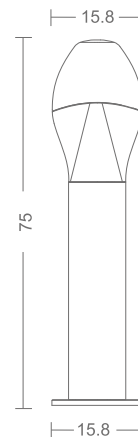

Neway

Features

Decorative fixture (3000K)
Die cast aluminium housing
Polycarbonate diffuser
Grey colour / wood finish
IP65

Product Code

405.075L10H.NHG
405.K075L10H.NHG

Wattage

10 W LED