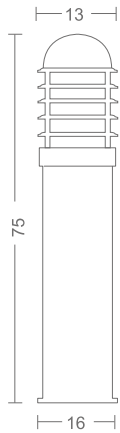

Bollard Lights

Features

Decorative fixture
Die cast aluminium housing
Glass diffuser
Black colour
IP44

Product Code

400.075.NHG

Base Cap

E27