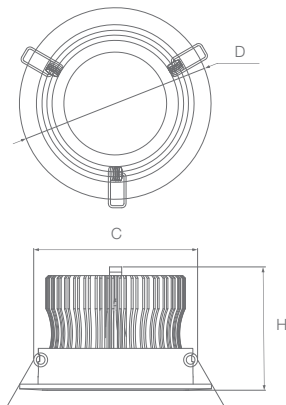

COB-Downlights

Recess-mounted, COB-based, round, tiltable downlight with die cast aluminium housing and 36° beam angle.

Estus Swivel (Round)

Item Code	Wattage (W)	CCT (K)	Case No.
LETS36R003XC	3	6500	20
LETS36R003XN	3	4000	20
LETS36R003XW	3	3000	20
LETS36R006XC	6	6500	20
LETS36R006XN	6	4000	20
LETS36R006XW	6	3000	20
LETS36R009XC	9	6500	20
LETS36R009XN	9	4000	20
LETS36R009XW	9	3000	20
LETS36R012XC	12	6500	20
LETS36R012XN	12	4000	20
LETS36R012XW	12	3000	20
LETS36R015XC	15	6500	20
LETS36R015XN	15	4000	20
LETS36R015XW	15	3000	20
LETS36R018XC	18	6500	10
LETS36R018XN	18	4000	10
LETS36R018XW	18	3000	10
LETS36R024XC	24	6500	10
LETS36R024XN	24	4000	10
LETS36R024XW	24	3000	10
LETS36R030XC	30	6500	10
LETS36R030XN	30	4000	10
LETS36R030XW	30	3000	10

3 W Cutout: Ø 58 mm
Height: 50 mm

6 W Cutout: Ø 74 mm
Height: 65 mm

9 W Cutout: Ø 74 mm
Height: 65 mm

12 W Cutout: Ø 95 mm
Height: 85 mm

15 W Cutout: Ø 95 mm
Height: 85 mm

18 W Cutout: Ø 118 mm
Height: 85 mm

24 W Cutout: Ø 118 mm
Height: 85 mm

30 W Cutout: Ø 118 mm
Height: 100 mm

*THD <10% for wattage ≥6 W.
*Also available in Black Housing

Recess-mounted spotlight with aluminium housing and prismatic diffuser (white finish).