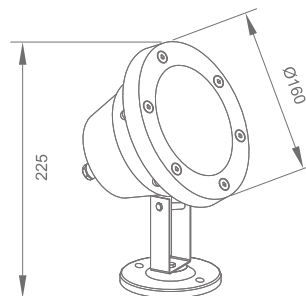

Garnet

Features

304 stainless steel housing
Tempered glass diffuser
12 V AC
Warm white
IP68

Product Code

LSPK68R108SW

Wattage

8 x 1 W LED

Note: Product has to be used with 12 V AC power supply at the site, not to be used under water