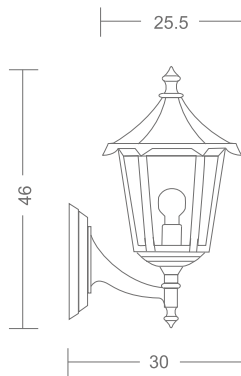

Pisa

Features

Decorative fixture
Die cast aluminium housing
Glass diffuser
Black colour
IP43

Product Code

300.00.NGG

Base Cap

E27