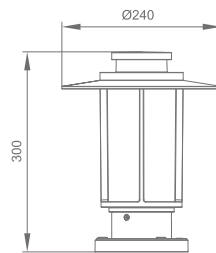

Irena

Features

Die cast aluminium housing
Opal polycarbonate diffuser
Matt grey finish
140V - 270V AC
Warm white
IP66

Product Code

LGTP02X006XW

Wattage

6 x 1 W LED (6 W)