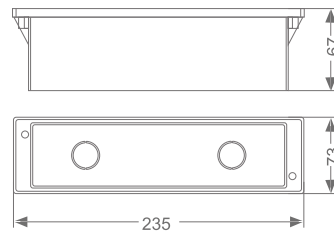

Wattage

10 x 0.5 W LED