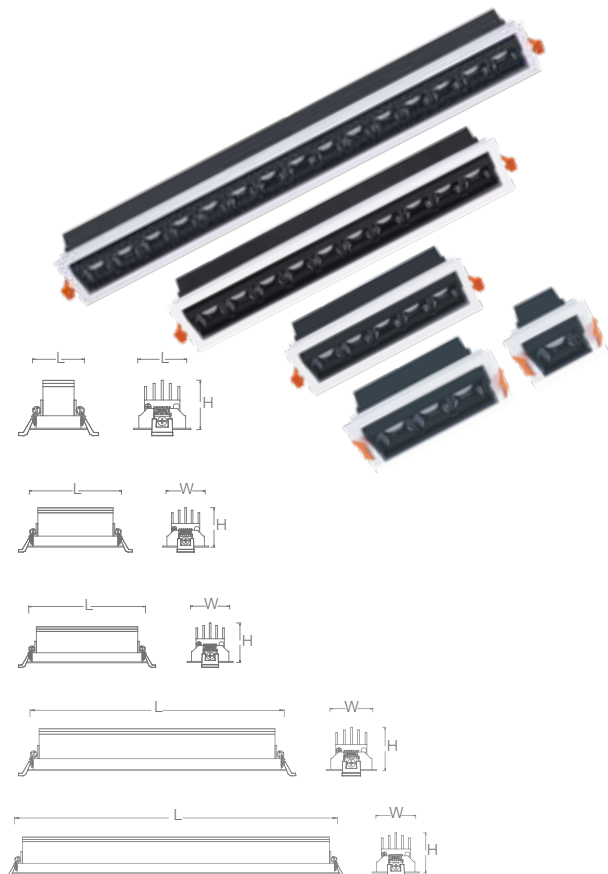

Emina Tiltable

Item Code	Wattage (W)	CCT (K)	Case No.
LEMAT1R008XC	8	6500	20
LEMAT1R008XN	8	4000	20
LEMAT1R008XW	8	3000	20
LEMAT1R015XC	15	6500	20
LEMAT1R015XN	15	4000	20
LEMAT1R015XW	15	3000	20

8 W Cutout: ø 55 mm
Dia: ø 65 mm
Height: 65 mm

15 W Cutout: ø 75 mm
Dia: ø 85 mm
Height: 80 mm

*CRI >90, THD <10

Recess-mounted, COB based tiltable linear spot light with die cast aluminium housing and 30° beam angle.