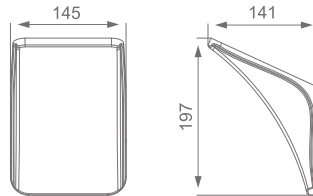

Casper

Features

Die cast aluminium housing
Transparent tempered glass diffuser
Matt grey finish
90 V - 260 V AC
Warm white
IP54

Product Code

LCEL02R112XW

Wattage

1 x 12 W COB LED

Kira