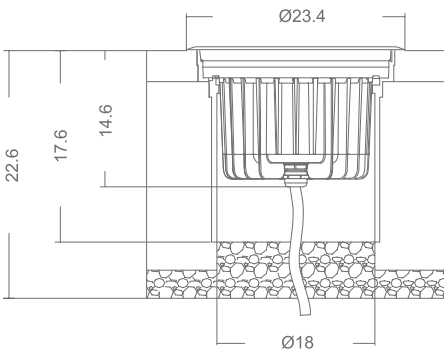

Wattage

12 W LED

Mira 220

Features

- Decorative fixture (3000K)
- Die cast aluminium housing
- Stainless steel AISI 316L frame
- Transparent glass diffuser
- 60° beam angle
- IP67
- IK10

Product Code

5521LL20H.INX

5521LL30H.INX

Wattage

20 W / 30 W LED