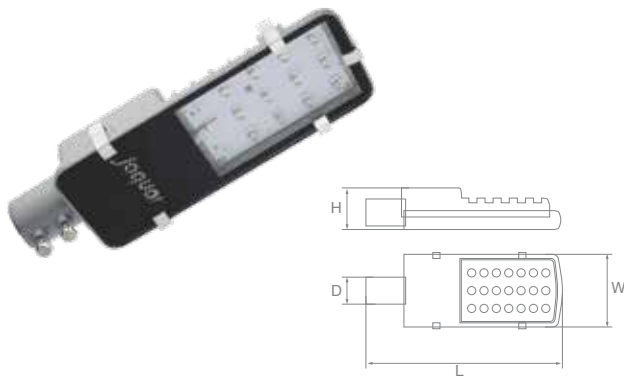

Roadway Lights

IP66 rated street light with pressure die cast aluminium housing, glass cover and lens**.

PCR

Item Code	Wattage (W)	CCT (K)	Case No.
LPCRSRT25WLC	25	5700	1
LPCRSRT25WLW	25	3000	1
LPCRSRT30WXC	30	5700	1
LPCRSRT30WXW	30	3000	1
LPCRSRT36WXC	36	5700	1
LPCRSRT36WXW	36	3000	1

25, 30 & 36 W Mounting dia: Ø 42 mm
Length: 330 mm
Width: 117 mm
Height: 67 mm

**T&C apply

IP66 rated street light with pressure die cast aluminium housing and polycarbonate cover.