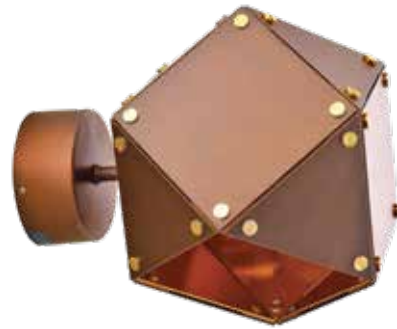

JIG-ABS-WL1204W1

Description: 1 Light aluminium hexagon style with antique copper finish wall lamp

Fixture Height: 160

Standard Packaging Box: 1

Net Weight (Kg): 1.2

Lamp: E14 LED 4.5 W x 1

L	W	D	H
230	160		160