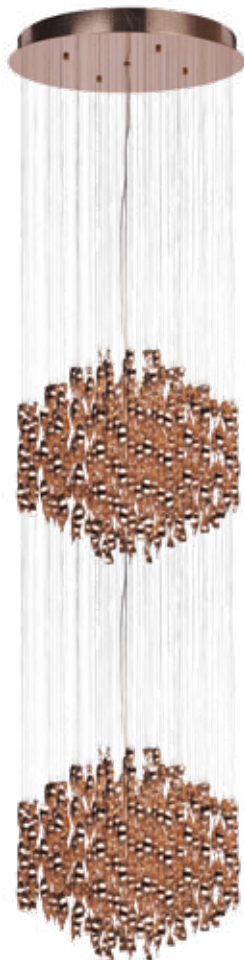

JES-RDG-MD400500636C

Description: 2 Tier metal string with rose gold finish ceiling light
Fixture Height: 1700
Standard Packaging Box: 1
Net Weight (Kg): 32
Lamp: G9 LED 4 W x 16
L W D H
680 1700