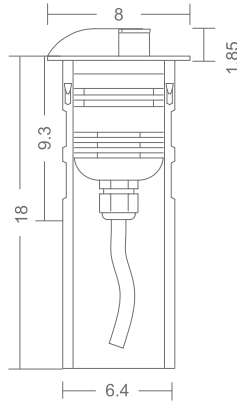

Mira 65

Features

- Decorative fixture (3000K)
- Extruded anodized aluminium housing
- Glass diffuser
- 30° beam angle
- IP67
- IK08

Product Code

5383LL5H.INX

Wattage

5 W LED