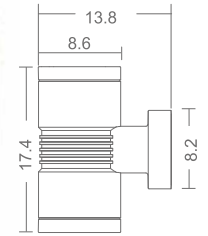

Lyras 130

Features

- Decorative fixture (3000K)
- Die cast aluminium housing
- Transparent diffuser
- Grey colour
- 40° medium beam angle /
- 40° medium beam angle (up and down light)
- 45° medium beam angle /
- 45° medium beam angle (up and down light)
- IP66

Product Code

- 465LL5X1H.NHG / 465LL5X2H.NHG
- 460LL9X1H.NHG / 460LL9X2H.NHG

Wattage

1 x 5 / 2 x 5 / 1 x 12 / 2 x 12 W LED