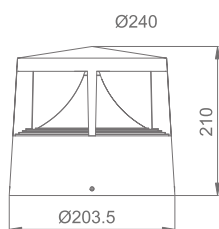

Capella

Features

Die cast aluminium housing
Clear polycarbonate diffuser
Matt grey finish
140V - 270V AC
Warm white
IP66

Product Code

LGTP03X012XW

Wattage

1 x 12 W COB LED (12 W)

Orbiss

Features

Die cast aluminium housing
Frosted polycarbonate diffuser
Matt grey finish
140V - 270V AC
Warm white
IP66

Product Code

LGTP01X012XW

Wattage

1 x 12 W