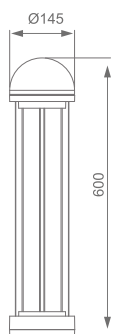

Visio

Features

Die cast aluminium housing
Tempered glass diffuser
Matt grey finish
90 V - 260 V AC
Warm white
IP54

Product Code

LBLD06R108XW

Wattage

1 x 8 W COB LED

All dimensions are in mm