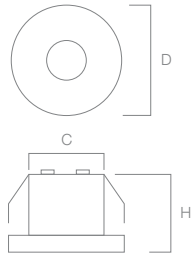

COB-Downlights

Recess-mounted spotlight with aluminium housing (white finish).

Teny

Item Code	Wattage (W)	CCT (K)	Case No.
LTNY01R002XW	2	3000	50

Round: 2 W Cutout: Ø 27 mm
Height: 27 mm

Deep recess-mounted, COB-based, round, fixed downlight with die cast aluminium housing and 24° beam angle.