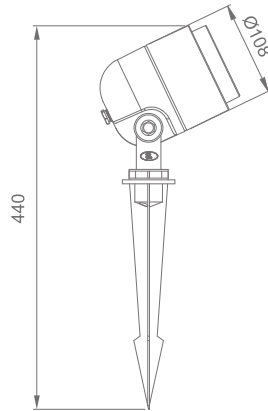

Sparklz

Features

- Die cast aluminium housing
- Transparent tempered glass diffuser
- Matt grey finish
- 90 V - 260 V AC
- Warm white
- IP65

Product Code

LSPK04R112XW

Wattage

1 x 12 W COB LED