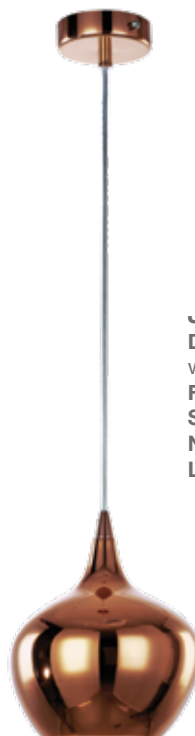

JNL-COP-MD150031251A

Description: 1 Light copper glass with copper finish pendant
Fixture Height: 220
Standard Packaging Box: 8
Net Weight (Kg): 0.6
Lamp: E27 LED 7 W x 1

L	W	D	H
170			1200