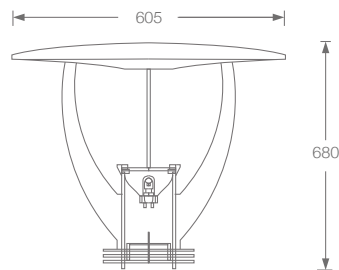

LGTP02X006XW

Wattage

6 x 1 W LED (6 W)

Reneva

Features

MS housing with PU paint
Top canopy made of spun aluminium
IP65
IK10

Product Code

LGTP01X030XW