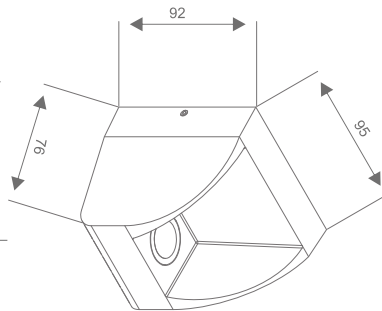

Wattage

1 x 3 W COB LED

Xcellent

Features

Die cast aluminium housing
Opal polycarbonate diffuser
Matt grey finish
90 V - 260 V AC
Up and down light
Warm white
IP54

Product Code

LWWL02R206XW

Wattage

2 x 6 W COB LED