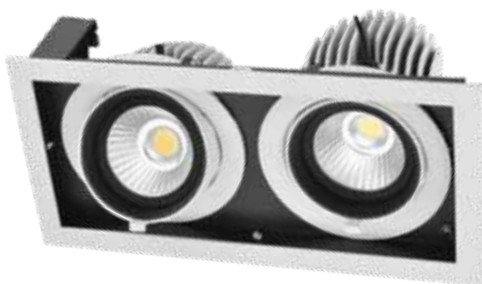

Recess-mounted, COB based multiple zoom light with die cast aluminium housing, anodized reflector and tempered transparent glass diffuser. 40° beam angle.