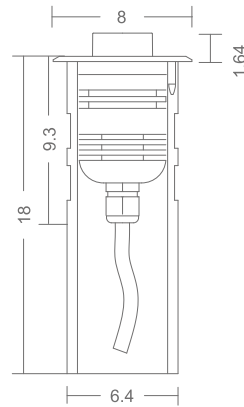

Mira 65

Features

- Decorative fixture (3000K)
- Extruded anodized aluminium housing
- Glass diffuser
- 30° beam angle
- IP67
- IK08

Product Code

5383LL5H.INX

Wattage

5 W LED