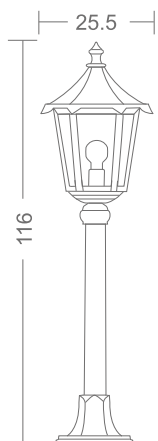

Monaco

Features

Decorative fixture
Die cast aluminium housing
Glass diffuser
Black colour
IP43

Product Code

340.44.NGG

Base Cap

E27