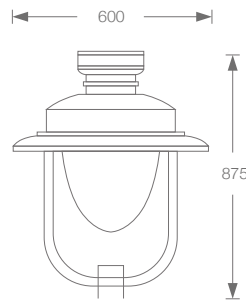

Avior

Features

Die cast aluminium housing
Heat resistant toughened bell shaped acrylic diffuser
MS housing with PU paint
Top canopy made of spun aluminium
IP65

Product Code

LGTP04X028XW

Wattage

28 W LED

Turais

Features

Die cast aluminium housing
Heat resistant toughened glass
(clear diffuser)
IP65

Product Code

LGTP02X030XW

Wattage

30 W mid power LED