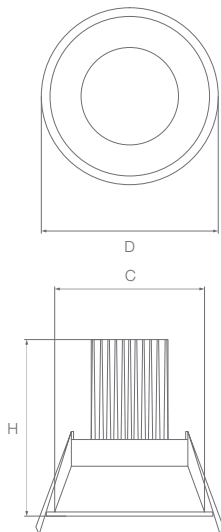

Eris (Low border deep recess)

Item Code	Wattage (W)	CCT (K)	Case No.
LERS02R005XC	5	6500	20
LERS02R005XN	5	4000	20
LERS02R005XW	5	3000	20
LERS02R010XC	10	6500	20
LERS02R010XN	10	4000	20
LERS02R010XW	10	3000	20
LERS02R015XC	15	6500	10
LERS02R015XN	15	4000	10
LERS02R015XW	15	3000	10
LERS02R020XC	20	6500	10
LERS02R020XN	20	4000	10
LERS02R020XW	20	3000	10

5 W Cutout: Ø 47 mm
Height: 100 mm

10 W Cutout: Ø 69 mm
Height: 110 mm

15 W Cutout: Ø 80 mm
Height: 120 mm

20 W Cutout: Ø 115 mm
Height: 130 mm

*THD <10%, *CRI >90

*Also available in Black Housing in 10 & 15 W