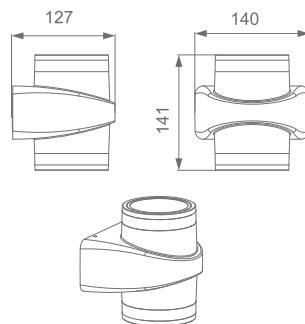

Wattage

1 x 3 W COB LED

Xcellent

Features

Die cast aluminium housing
Opal polycarbonate diffuser
Matt grey finish
90 V - 260 V AC
Up and down light
Warm white
IP54

Product Code

LWWL02R206XW

Wattage

2 x 6 W COB LED