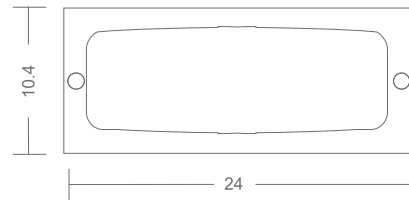

Base Cap / Wattage

E27 / 6 W

Mira 65

Features

Decorative fixture (3000K)
Recess mounted extruded anodized aluminium housing
Opal glass diffuser
IP66
IK08

Product Code

4183LL5H.BRZ

Wattage

5 W LED