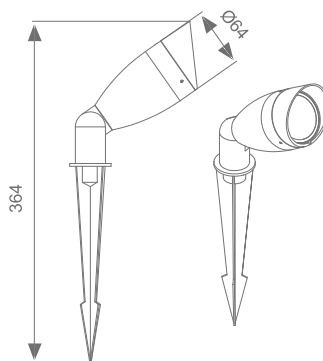

Luminz

Features

Die cast aluminium housing
Transparent tempered glass diffuser
Matt grey finish
90 V - 260 V AC
Warm white
IP65

Product Code

LSPK03R104XW

Wattage

4 x 1 W LED