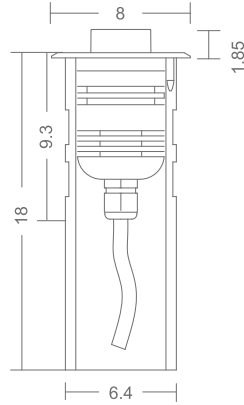

Mira 65

Features

- Decorative fixture
- Extruded anodized aluminium housing
- Glass diffuser
- IP67
- IK08

Product Code

5386LL5H.INX

Wattage

5 W LED

Mira 150

Features

- Decorative fixture (3000K)
- Die cast aluminium housing
- Stainless steel AISI 316L frame
- Transparent glass diffuser
- 45° beam angle
- IP67
- IK10

Product Code

5121LL9H.INX