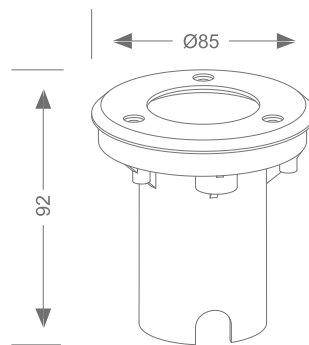

Castor

Features

304 stainless steel ring
Transparent tempered glass diffuser
Stainless steel finish
90 V - 260 V AC
Warm white
IP67

Product Code

LGBL04R301XW

Wattage

3 x 1 W LED