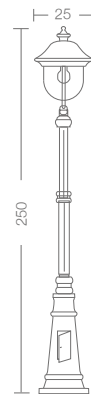

Romantica

Features

Decorative fixture (3000K)
Die cast aluminium housing
Glass diffuser
IP43

Product Code

350.PE8L10H.NGG

Wattage

10 W LED