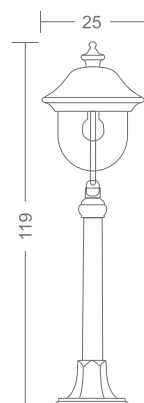

Romantica

Features

Decorative fixture
Die cast aluminium housing
Polycarbonate frosted diffuser
Black colour
IP43

Product Code

350.44L10H.NGG

Wattage

10 W LED