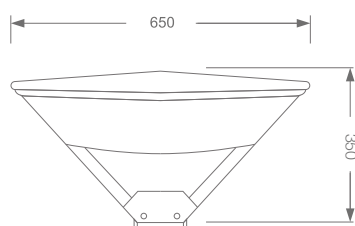

Vimio

Features

Die cast aluminium housing
Heat resistant toughened glass diffuser
IP65

Product Code

LGTP05X030XW

Wattage

30 W LED

Navis