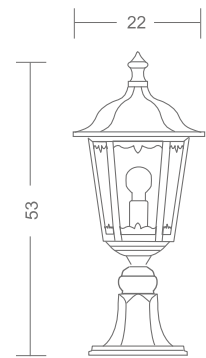

Features

Decorative fixture
Die cast aluminium housing
Glass diffuser
Black colour
IP43

Product Code

330.33.NGG

Base Cap

E27