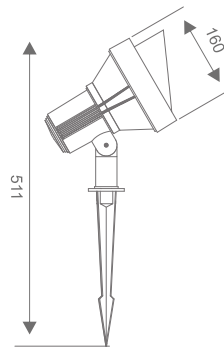

Illumine

Features

Die cast aluminium housing
Transparent tempered glass diffuser
Matt grey finish
90 V - 260 V AC
Warm white
IP54

Product Code

LSPK05R112XW

Wattage

1 x 12 W COB LED