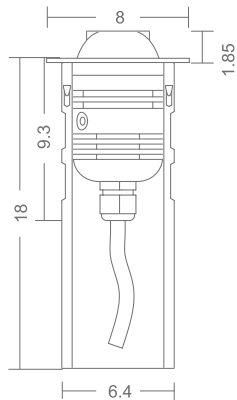

Wattage

5 W LED