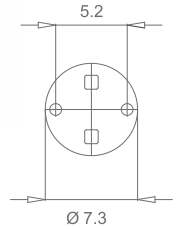

Lyras 130

Features

- Decorative fixture (3000K)
- Die cast aluminium housing
- Transparent diffuser
- Grey colour
- 40° medium beam angle /
- 40° medium beam angle (up and down light)
- 45° medium beam angle /
- 45° medium beam angle (up and down light)
- IP66

Product Code

- 465LL5X1H.NHG / 465LL5X2H.NHG
- 460LL9X1H.NHG / 460LL9X2H.NHG

Wattage

1 x 5 / 2 x 5 / 1 x 12 / 2 x 12 W LED