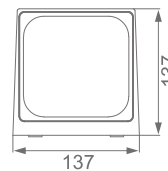

Wattage

1 x 8 W COB LED

Lima

Features

Die cast aluminium housing
Transparent tempered glass diffuser
Matt grey finish
170 V-260 V AC
Warm white
Wall washer light
IP54

Product Code

LWWL03X012XW

Wattage

1 x 12 W COB LED