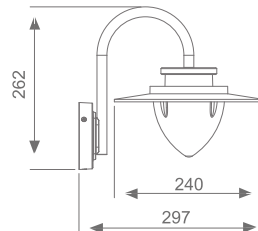

Wattage

1 x 8 W COB LED

Lima

Features

Die cast aluminium housing
Transparent tempered glass diffuser
Matt grey finish
170 V-260 V AC
Warm white
Wall washer light
IP54

Product Code

LWWL03X012XW

Wattage

1 x 12 W COB LED