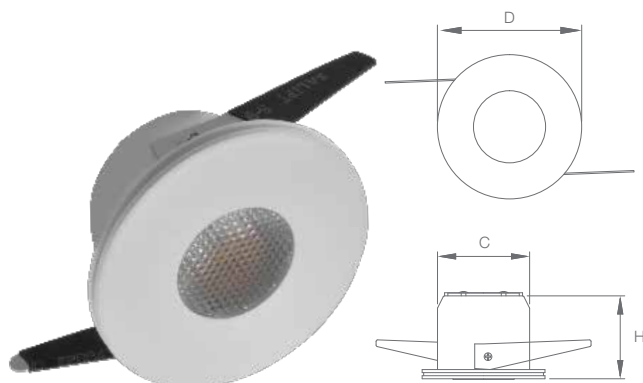

Espot

Item Code	Wattage (W)	CCT (K)	Case No.
LSPT06R002XC	2	6000	20
LSPT06R002XW	2	3000	20

2 W Cutout: Ø 32 mm
Height: 25 mm