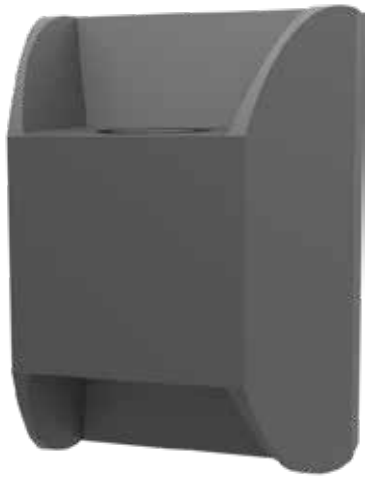

Lupus

Features

Die cast aluminium housing
Transparent tempered glass diffuser
Matt grey finish
90 V - 260 V AC
Up and down light
Warm white
IP54

Product Code

LWWL03X203XW

Wattage

2 x 3 W COB LED

Carina

Features

Die cast aluminium housing
Transparent tempered glass diffuser
Matt grey finish
90 V - 260 V AC
Warm white
IP54

Product Code

LWWL03X103XW