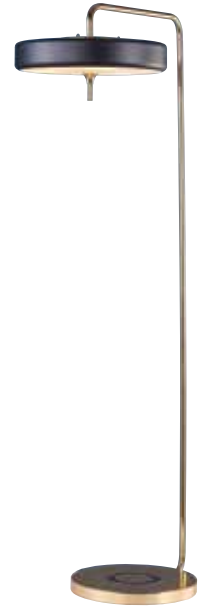

JES-BLK-FL1174F

Description: 3 Light frosted glass with black and gold finish floor lamp

Fixture Height: 1400

Standard Packaging Box: 1

Net Weight (Kg): 16.2

Lamp: E14 LED 4.5 W x 3

L	W	D	H
610	350		1400