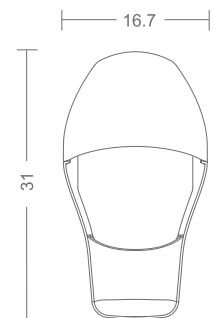

Neway

Features

Decorative fixture
Die cast aluminium housing
Polycarbonate diffuser
Grey colour
IP44

Product Code

405.NHG

Base Cap

E27