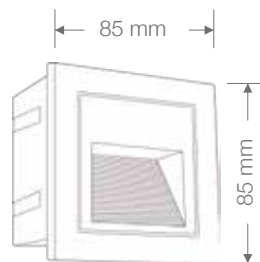

Wattage

3 W LED

*Grey housing | #White housing

Robo Light

Features

Die cast aluminium housing
Black powder coated
Warm white
IP54

Product Code

LWWL05S401XW

Wattage

4x1 W