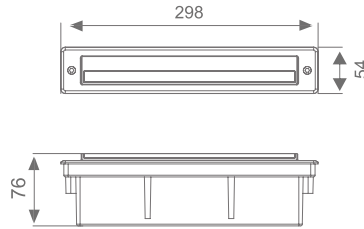

Luke

Features

Die cast aluminium housing
Opal white polycarbonate diffuser
90 V - 260 V AC
Warm white
IP54

Product Code

LBRK02S105XW

Wattage

10 x 0.5 W LED

Cooper

Features

Die cast aluminium housing
Transparent tempered glass diffuser
Matt grey finish
90 V - 260 V AC
Up and down light
Warm white
IP54

Product Code

LWWL04X206XW

Wattage

2 x 6 W COB LED

Casper

Features

Die cast aluminium housing
Transparent tempered glass diffuser
Matt grey finish
90 V - 260 V AC
Warm white
IP54

Product Code

LCEL02R112XW

Wattage

1 x 12 W COB LED