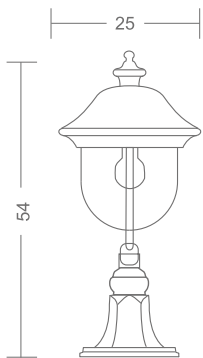

Features

Decorative fixture (3000K)
Die cast aluminium housing
Polycarbonate frosted diffuser
Black colour
IP43

Product Code

350.33L10H.NGG

Base Cap

E27