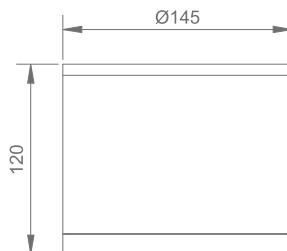

Wattage

1 x 12 W COB LED