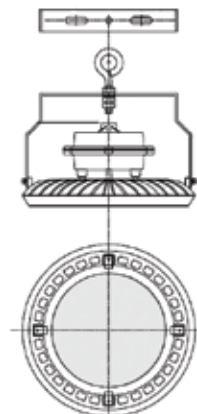

Industrial Lights

Discrete highbay light with die cast aluminium housing offering lumen intensity 100 Lm / W. Excellent thermal management with compact heat sink (IP65 rating).

With external SPD 10KV*

Highbay

Item Code	Wattage (W)	CCT (K)	Case No.
LHBLD1R070XC	70	5700	1
LHBLD1R100XC	100	5700	1
LHBLD1R120XC	120	5700	1
LHBLD1R150XC	150	5700	1
LHBLD1R200XC	200	5700	1

70 W Dia: Ø 244 mm
Height: 135 mm

100 W Dia: Ø 244 mm
Height: 135 mm

120 W Dia: Ø 244 mm
Height: 135 mm

150 W Dia: Ø 276 mm
Height: 135 mm

200 W Dia: Ø 276 mm
Height: 135 mm

*THD <10%, CRI >70

Discrete highbay light with die cast aluminium housing offering lumen intensity >130 Lm / W. Excellent thermal management with compact heat sink (IP65 rating).

With external SPD 10KV*

Ultralite Highbay

Item Code	Wattage (W)	CCT (K)	Case No.
LHBLDUR070XC	70	5700	1
LHBLDUR100XC	100	5700	1
LHBLDUR120XC	120	5700	1
LHBLDUR150XC	150	5700	1
LHBLDUR200XC	200	5700	1

70 W Dia: Ø 244 mm
Height: 135 mm

100 W Dia: Ø 244 mm
Height: 135 mm

120 W Dia: Ø 244 mm
Height: 135 mm

150 W Dia: Ø 276 mm
Height: 135 mm

200 W Dia: Ø 276 mm
Height: 135 mm

*THD <10%, CRI >70