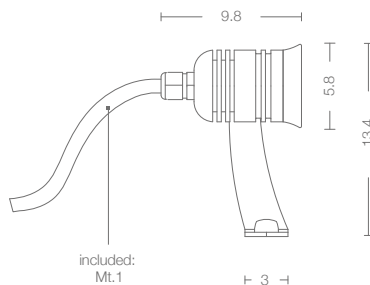

Lyras 65

Features

Decorative fixture (3000 K)
Transparent glass diffuser
30° Narrow beam
IP67
IK08

Product Code

4699LL5H.BRZ

Wattage

5 W LED