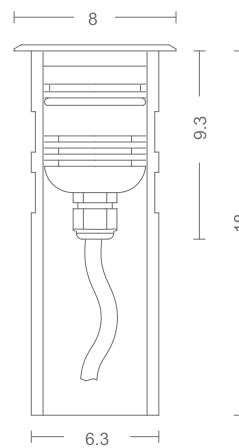

Mira 65

Features

- Decorative fixture (3000K)
- Extruded anodized aluminium housing
- Transparent glass diffuser
- 30° beam angle
- IP67
- IK08

Product Code

5351LL5H.INX

Wattage

5 W LED