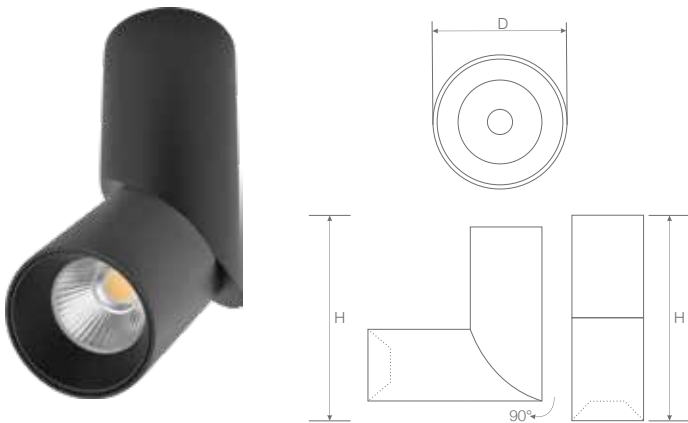

Epito

Item Code	Wattage (W)	CCT (K)	Case No.
LEPO01R012XC	12	6500	10
LEPO01R012XN	12	4000	10
LEPO01R012XW	12	3000	10
LEPO01R020XC	20	6500	10
LEPO01R020XN	20	4000	10
LEPO01R020XW	20	3000	10

12 W Cutout: ø 75 mm
Dia: ø 85 mm
Height: 70 mm

20 W Cutout: ø 95 mm
Dia: ø 108 mm
Height: 85 mm

Deep recessed, surface mounted focus light with die cast aluminium housing.

Cyno

Item Code	Wattage (W)	CCT (K)	Case No.
LCYN01R010SC	10	6500	20
LCYN01R010SN	10	4000	20
LCYN01R010SW	10	3000	20

10 W Dia: ø 50 mm
Height: 165 mm

Deep recessed, extended COB focus light with die cast aluminium housing.