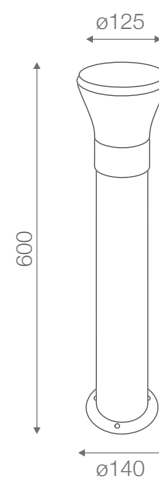

Cone Bollard

Features

Die cast aluminium housing
Opal diffuser with in-built LED
IP65

Product Code

LBLDCON010XW

Wattage

10 W LED