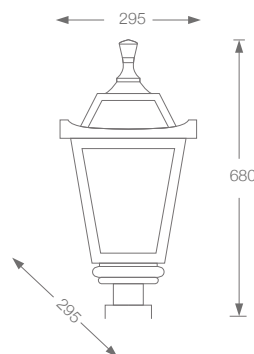

Avior

Features

Die cast aluminium housing
Heat resistant toughened bell shaped acrylic diffuser
MS housing with PU paint
Top canopy made of spun aluminium
IP65

Product Code

LGTP04X028XW

Wattage

28 W LED

Turais

Features

Die cast aluminium housing
Heat resistant toughened glass
(clear diffuser)
IP65

Product Code

LGTP02X030XW

Wattage

30 W mid power LED