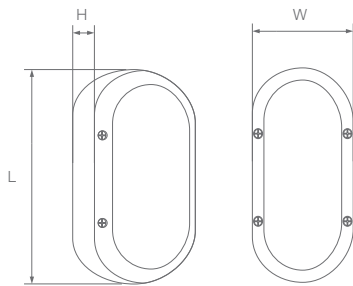

Industrial Lights

Bulk head with pressure die cast aluminium housing and acrylic diffuser (IP65 protection).

02

03

Bulk Head

Item Code	Wattage (W)	CCT (K)	Case No.
LBLK02X010XC	10	6500	1
LBLK02X010XN	10	4000	1
LBLK02X010XW	10	3000	1
LBLK03X010XC	10	6500	1
LBLK03X010XN	10	4000	1
LBLK03X010XW	10	3000	1

10 W Length: 216 mm

Width: 132 mm

Height: 58 mm

CRI >80

Well glass light with die cast aluminium housing and polycarbonate diffuser (IP65 rating).

Well Glass

Item Code	Wattage (W)	CCT (K)	Case No.
LWGL02X035XC	35	6500	4
LWGL02X040XC	40	6500	4
LWGL02X070XC	70	5700	4

35 W Dia: Ø 158 mm
Height: 215 mm

40 W Dia: Ø 158 mm
Height: 215 mm

70 W Dia: Ø 200 mm
Height: 195 mm

*THD <10%, CRI >70