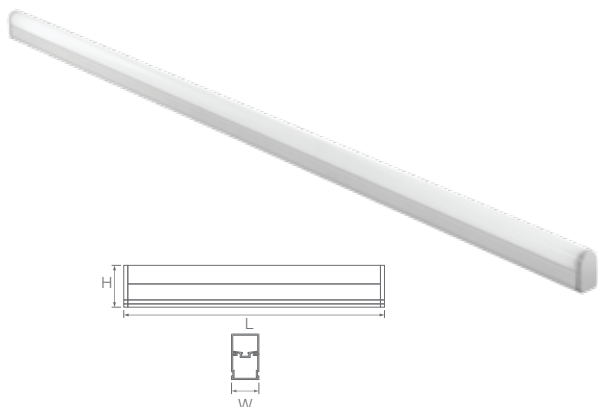

Industrial Lights

High quality batten with extruded aluminium housing and decorative end caps.

Glaze

Item Code	Wattage (W)	CCT (K)	Case No.
LGLZ01X040XC	40	6500	10

40 W Length: 1185 mm
Width: 25 mm
Height: 45 mm

Corrosion and impact resistant batten with polycarbonate housing. Dust and water proof.