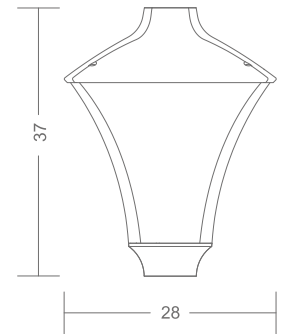

Base Cap

E27

Morphis

Features

Decorative fixture (3000K)
Die cast aluminium housing
Transparent diffuser
Grey colour
IP65

Product Code

175L12H.NHG