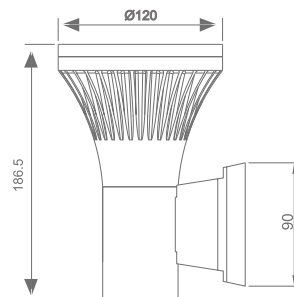

Brightex

Features

Die cast aluminium housing
Transparent tempered glass diffuser
Grey finish
90 V - 260 V AC
Up and down light
Warm white
IP54

Product Code

LWWL01X208XW

Wattage

2 x 8 W COB LED

Brevia

Features

Die cast aluminium housing
Transparent tempered glass diffuser
Matt grey finish
90 V - 260 V AC
Warm white
IP54

Product Code

LWWL01X108XW

Wattage

1 x 8 W COB LED