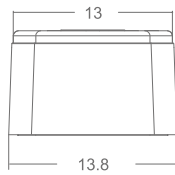

Dolby 2

Features

- Decorative fixture (3000K)
- Die cast aluminium housing
- Transparent diffuser
- Grey colour
- 45° beam angle /
- 45° beam angle + 45° beam angle (up and down light)
- IP65

Product Code

- 457LL12X1H.NHG
- 457LL18X2H.NHG