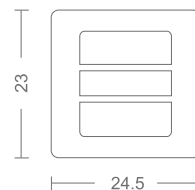

Acqua

Features

- Decorative fixture
- Stainless steel AISI 316L housing
- Opal polycarbonate diffuser
- Auto sensor with a range of 1-8 meter (adjustable)
- IK07
- IP54

Product Code

9100SEN.INX

Base Cap

E27