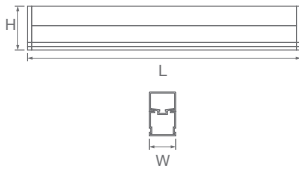

Battens / Tubes

High quality batten with extruded aluminium housing and decorative end caps.