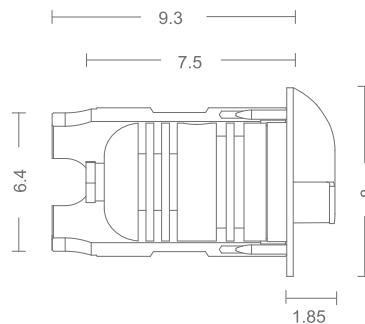

Base Cap / Wattage

E27 / 6 W

Mira 65

Features

Decorative fixture (3000K)
Recess mounted extruded anodized aluminium housing
Opal glass diffuser
IP66
IK08

Product Code

4183LL5H.BRZ

Wattage

5 W LED