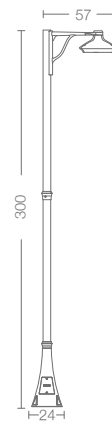

Product Code

177.300L24H.NHG - 24 W
177.300.NHG - E27 Cap

Wattage

24 W LED

Morphis

Features

Decorative fixture (3000K)
Die cast aluminium housing
Glass diffuser
IP65

Product Code