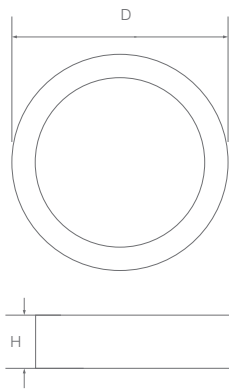

Downlights

Surface-mounted round panel with die cast aluminium housing.