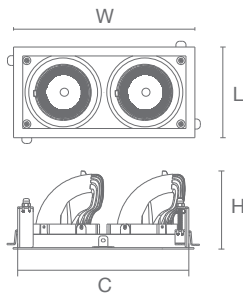

Multiple Zoom Light

Item Code	Wattage (W)	CCT (K)	Case No.
LZOMMLR215XC	2x15	6500	20
LZOMMLR215XN	2x15	4000	20
LZOMMLR215XW	2x15	3000	20

2 x 15 W Length: 192 mm
Width: 92 mm
Height: 86 mm