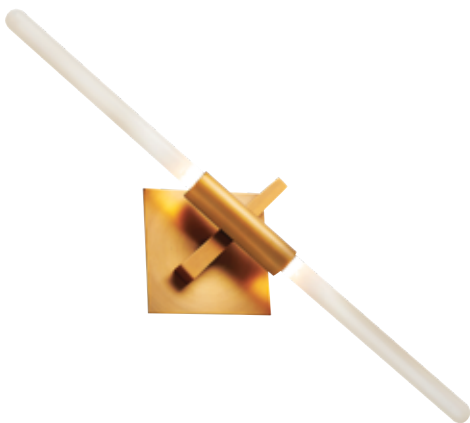

WBR-GLD-WL1153W2

Description: 2 Light frosted glass with matt gold finish base wall lamp

Fixture Height: 860

Standard Packaging Box: 1

Net Weight (Kg): 1.8

Lamp: G9 LED 5 W x 2

L	W	D	H
760	160		95