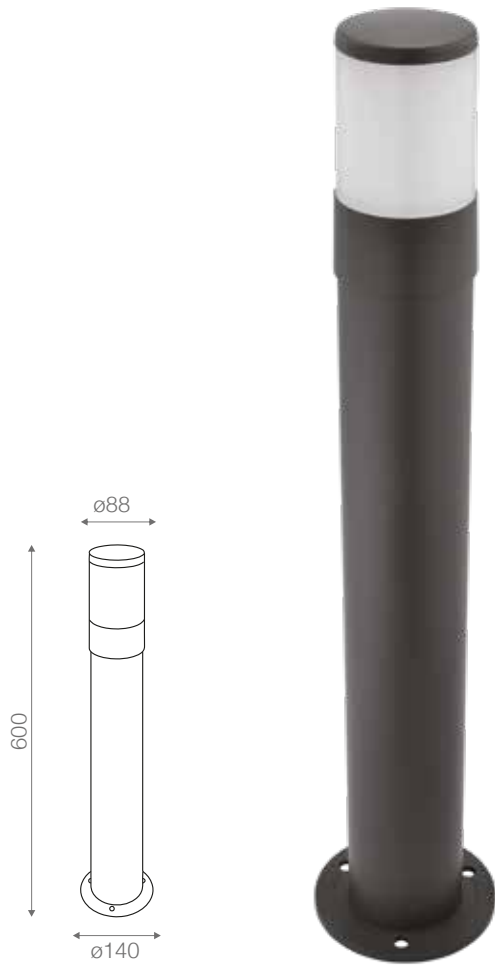

Cylinder Bollard

Features

Die cast aluminium housing
Opal diffuser with in-built LED
IP65

Product Code

LBLDCYL010XW

Wattage

10 W LED