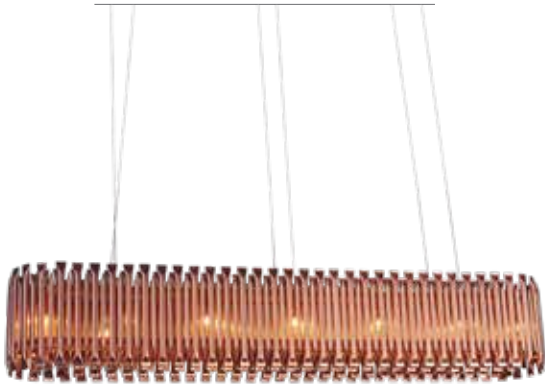

STL-COP-SL1162S2

Description: 14 Light aluminium pipe with copper finish pendant

Fixture Height: 320

Standard Packaging Box: 1

Net Weight (Kg): 33.2

Lamp: E14 LED 4.5 W x 14

L	W	D	H
1720	300		2000