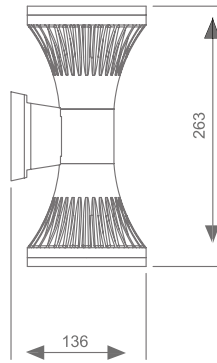

Brightex

Features

Die cast aluminium housing
Transparent tempered glass diffuser
Grey finish
90 V - 260 V AC
Up and down light
Warm white
IP54

Product Code

LWWL01X208XW

Wattage

2 x 8 W COB LED

Brevia

Features

Die cast aluminium housing
Transparent tempered glass diffuser
Matt grey finish
90 V - 260 V AC
Warm white
IP54

Product Code

LWWL01X108XW

Wattage

1 x 8 W COB LED