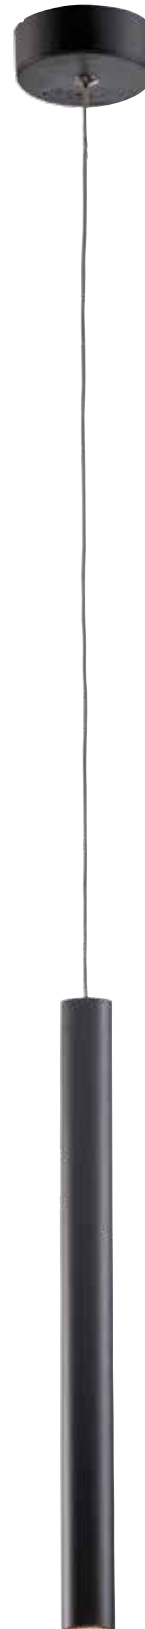

CHL-BLK-11086

Description: 1 Light black powder coated pendant

Fixture Height: 300

Standard Packaging Box: 12

Net Weight (Kg): 0.6

Lamp: LED 3 W x 1 In-built

L	W	D	H
25	1200