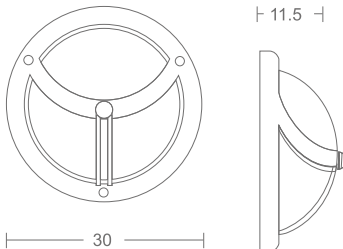

Product Code

- 465LL5X1H.NHG / 465LL5X2H.NHG
- 460LL9X1H.NHG / 460LL9X2H.NHG

Wattage

1 x 5 / 2 x 5 / 1 x 12 / 2 x 12 W LED

Cervinia

Features

- Decorative fixture
- Die cast aluminium housing
- Opal polycarbonate diffuser
- Grey colour
- Auto sensor with a range of 1-8 meter (adjustable)
- IK07
- IP54