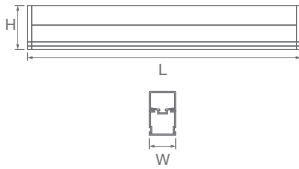

Battens / Tubes

High quality batten with extruded aluminium housing and decorative end caps.

Glaze

Item Code	Wattage (W)	CCT (K)	Case No.
LGLZ01X010XC	10	6500	20
LGLZ01X010XN	10	4000	20
LGLZ01X010XW	10	3000	20
LGLZ01X020XC	20	6500	20
LGLZ01X020XN	20	4000	20
LGLZ01X020XW	20	3000	20
LGLZ01X024XC	24	6500	20
LGLZ01X024XN	24	4000	20
LGLZ01X024XW	24	3000	20

10 W Length: 570 mm
Width: 22 mm
Height: 37 mm

20 W Length: 1135 mm
Width: 22 mm
Height: 37 mm

24 W Length: 1185 mm
Width: 22 mm
Height: 37 mm

High quality batten with polycarbonate housing and decorative end caps.

(22 W = 2800 lumens)
for 6500K

Glaze Ultra (PC)

Item Code	Wattage (W)	CCT (K)	Case No.
LGLZPCX022XC	22	6500	20
LGLZPCX022XW	22	3000	20

22 W Length: 1145 mm
Width: 30 mm
Height: 40 mm

Indoor tubelight with aluminium housing and polycarbonate diffuser.

T8 Retro Tube

Item Code	Wattage (W)	CCT (K)	Case No.
LTBL01X020XC	20	6000	10
LTBL01X020XW	20	3000	10

20 W Length: 1200 mm
Height: 30 mm