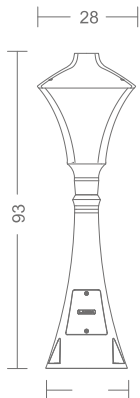

Morphis

Features

Decorative fixture (3000K)
Die cast aluminium housing
Transparent diffuser
Grey colour
IP65

Product Code

177.095L24H.NHG

Wattage

24 W LED