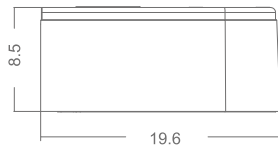

Dolby 2

Features

- Decorative fixture (3000K)
- Die cast aluminium housing
- Transparent diffuser
- Grey colour
- 45° beam angle /
- 45° beam angle + 45° beam angle (up and down light)
- IP65

Product Code

- 457LL12X1H.NHG
- 457LL18X2H.NHG