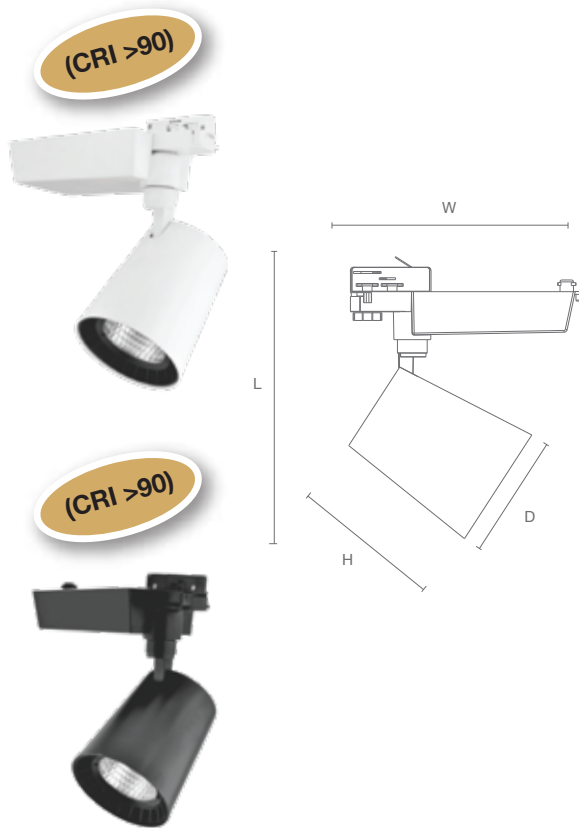

Retail Lights

Track-mounted round focus light with moveable base. Fully adjustable with aluminium housing (including driver casing). 40° beam angle.

Track Light

Item Code	Wattage (W)	CCT (K)	Case No.
LTRLW1R010XC	10	5000	1
LTRLW1R010XN	10	4000	1
LTRLW1R010XW	10	3000	1
LTRLW1R020XC	20	5000	1
LTRLW1R020XN	20	4000	1
LTRLW1R020XW	20	3000	1
LTRLW1R030XC	30	5000	1
LTRLW1R030XN	30	4000	1
LTRLW1R030XW	30	3000	1
LTRLB1R010XC	10	5000	1
LTRLB1R010XN	10	4000	1
LTRLB1R010XW	10	3000	1
LTRLB1R020XC	20	5000	1
LTRLB1R020XN	20	4000	1
LTRLB1R020XW	20	3000	1
LTRLB1R030XC	30	5000	1
LTRLB1R030XN	30	4000	1
LTRLB1R030XW	30	3000	1

10 W Dia: ø 78 mm
Length: 205 mm
Width: 192 mm
Height: 106 mm

20 W Dia: ø 110 mm
Length: 268 mm
Width: 240 mm
Height: 131 mm

30 W Dia: ø 110 mm
Length: 268 mm
Width: 240 mm
Height: 131 mm

Accessories for Track Light

3 Line Track

Item Code	Length	Colour
LTRK3L1MTRBL	1 MTR	BLK
LTRK3L1MTRWH	1 MTR	WHT
LTRK3L2MTRBL	2 MTR	BLK
LTRK3L2MTRWH	2 MTR	WHT

3 Line Track Connector

Item Code	Shape	Colour
LTRCBL3LISHP	I	BLK
LTRCWH3LISHP	I	WHT
LTRCBL3LLSHP	L	BLK
LTRCWH3LLSHP	L	WHT
LTRCBL3LXSHP	X	BLK
LTRCWH3LXSHP	X	WHT
LTRCBL3LTSHP	T	BLK
LTRCWH3LTSHP	T	WHT