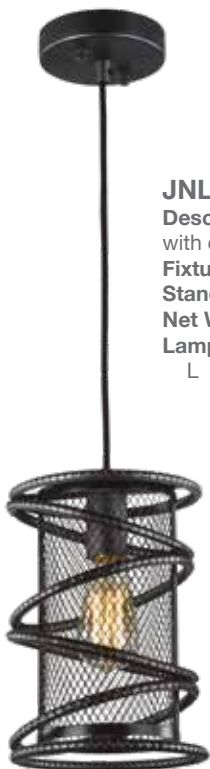

JNL-BRN-SL880861

Description: 1 Light rebars, mesh with dark brown finish pendant
Fixture Height: 245
Standard Packaging Box: 1
Net Weight (Kg): 7
Lamp: E27 LED 7 W x 1
L W D H
180 1200