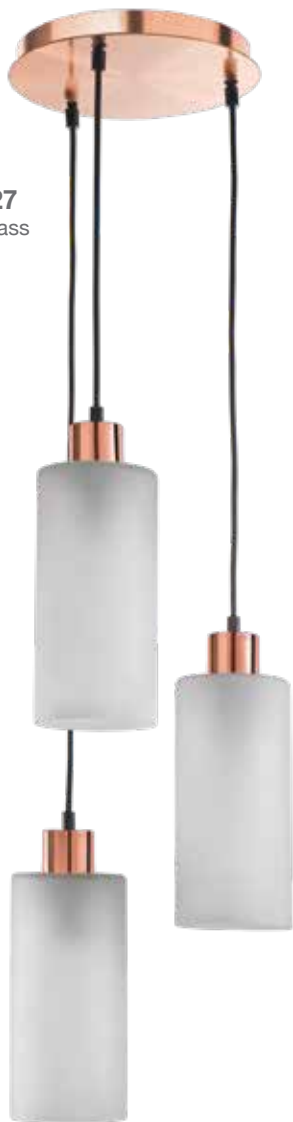

JNL-RDG-SL00FRD3E27

Description: 3 Light frosted glass with rose gold finish pendant
Fixture Height: 340
Standard Packaging Box: 4
Net Weight (Kg): 2.9
Lamp: E27 LED 7 W x 3
L W D H
300 1200