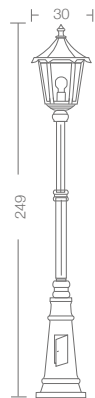

Monaco

Features

Decorative fixture
Die cast aluminium housing
Glass diffuser
IP43

Product Code

340.PE8.NGG

Base Cap / Wattage

20 W LED