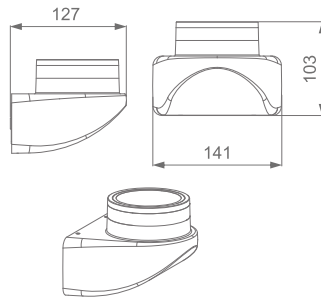

Octan

Features

Die cast aluminium housing
Opal polycarbonate diffuser
Matt grey finish
90 V - 260 V AC
Warm white
IP54

Product Code

LWWL02R108XW

Wattage

1 x 8 W COB LED

Alfie

Features

Die cast aluminium housing
SUS304 ring
Frosted polycarbonate diffuser
Anti-glare
90 V - 260 V AC
Warm white
IP65

Product Code

LBRK01S105XW

Wattage

10 x 0.5 W LED