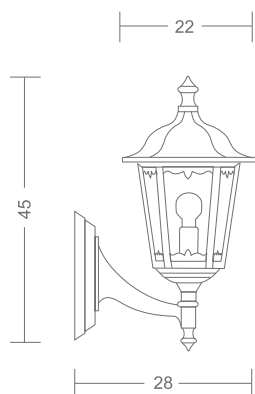

Wattage

12 W LED

Firenze

Features

Decorative fixture
Die cast aluminium housing
Glass diffuser
Black colour
IP43

Product Code

330.00.NGG

Base Cap

E27