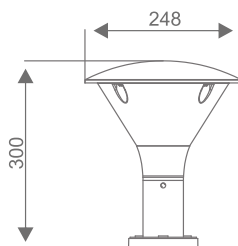

Capella

Features

Die cast aluminium housing
Clear polycarbonate diffuser
Matt grey finish
140V - 270V AC
Warm white
IP66

Product Code

LGTP03X012XW

Wattage

1 x 12 W COB LED (12 W)

Orbiss

Features

Die cast aluminium housing
Frosted polycarbonate diffuser
Matt grey finish
140V - 270V AC
Warm white
IP66

Product Code

LGTP01X012XW

Wattage

1 x 12 W