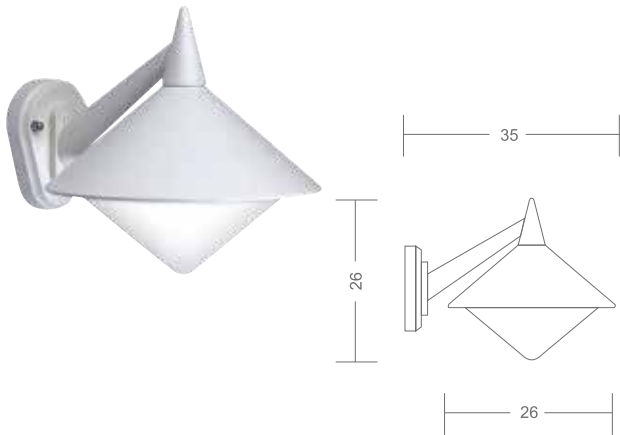

Sirio

Features

Decorative fixture
Die cast aluminium housing
Opal polycarbonate diffuser
White / black colour
IP43

Product Code

150.01.BGG
150.01.NGG