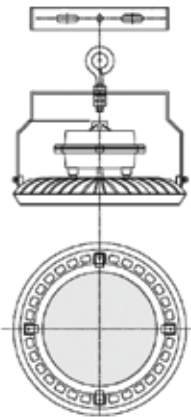

Industrial Lights

Discrete highbay light with die cast aluminium housing offering lumen intensity 100 Lm / W. Excellent thermal management with compact heat sink (IP65 rating).

With external SPD 10KV*

Highbay

Item Code	Wattage (W)	CCT (K)	Case No.
LHBLD1R070XC	70	5700	1
LHBLD1R100XC	100	5700	1
LHBLD1R120XC	120	5700	1
LHBLD1R150XC	150	5700	1
LHBLD1R200XC	200	5700	1

70 W Dia: Ø 244 mm
Height: 135 mm

100 W Dia: Ø 244 mm
Height: 135 mm

120 W Dia: Ø 244 mm
Height: 135 mm

150 W Dia: Ø 276 mm
Height: 135 mm

200 W Dia: Ø 276 mm
Height: 135 mm

*THD <10%, CRI >70

Discrete highbay light with die cast aluminium housing offering lumen intensity >130 Lm / W. Excellent thermal management with compact heat sink (IP65 rating).

With external SPD 10KV*

Ultralite Highbay

Item Code	Wattage (W)	CCT (K)	Case No.
LHBLDUR070XC	70	5700	1
LHBLDUR100XC	100	5700	1
LHBLDUR120XC	120	5700	1
LHBLDUR150XC	150	5700	1
LHBLDUR200XC	200	5700	1

70 W Dia: Ø 244 mm
Height: 135 mm

100 W Dia: Ø 244 mm
Height: 135 mm

120 W Dia: Ø 244 mm
Height: 135 mm

150 W Dia: Ø 276 mm
Height: 135 mm

200 W Dia: Ø 276 mm
Height: 135 mm

*THD <10%, CRI >70