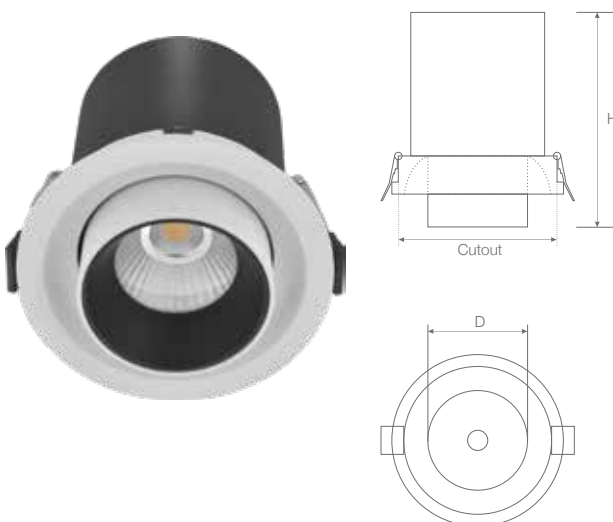

Empha

Item Code	Wattage (W)	CCT (K)	Case No.
LEMP01R007XC	7	6500	20
LEMP01R007XN	7	4000	20
LEMP01R007XW	7	3000	20
LEMP01R015XC	15	6500	10
LEMP01R015XN	15	4000	10
LEMP01R015XW	15	3000	10

7 W Cutout: ø 62 mm
Dia: ø 72 mm
Height: 98 mm

15 W Cutout: ø 90 mm
Dia: ø 103 mm
Height: 99 mm